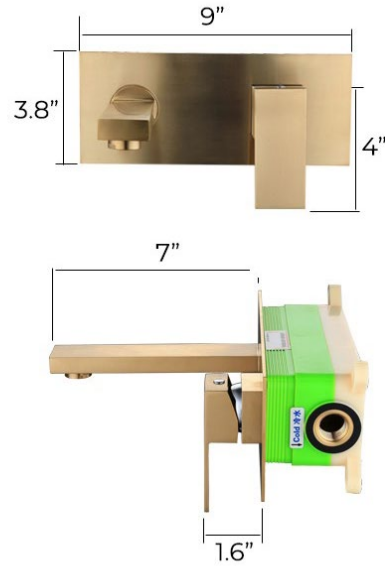

FONTANA MILAN WALL MOUNT HOT AND COLD WATER CONCEALED BOX FAUCET SPECS

Unit: inch

SPECS:

- Material: Brass
- Number of Holes: 2
- Faucet Type: Bathroom, Sink Faucet
- Number of Handles: 1
- Installation: Wall Mount
- Style: Contemporary
- Hot and cold water: Yes
- Function Type: Sink Faucet
- Material Type: Ceramic Plate Reel
- Feature: Hot and cold water
- Surface treatment: Gold
- Core Material: Ceramic
- Number of handles: One
- Flow Rate: 1.2 GPM / 4.5 LPM